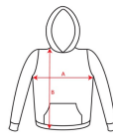

URBAN SU1067

DESCRIPTION

Sweatshirt with lined hood. 2x1 ribbed cuffs and waist with elastane. Taped seams in matching fabric. Flat drawing on hood. Colour options with contrasting hood and matching metal eyelets.

COMPOSITION

50% cotton / 50% polyester, 280 gsm brushed fleece. Heather grey 58: 55% cotton / 40% polyester / 5% viscose.

REMARKS

*Removable label. *Duo concept. *Kids sizes available. *Kid's hoodie without drawstrings

SIZES

Adults:: XS · S · M · L · XL · 2XL · 3XL · 4XL / Kids:: 3/4 · 5/6 · 7/8 · 9/10 · 11/12

SCHEME

QUANTITIES

	Box	Pack
Adults:	25 un.	1 un.
Kids:	25 un.	1 un.

COLORS

SIZES

Adults:	XS	S	M	L	XL	2XL	3XL	4XL
WIDTH (A)	51cm	54cm	57cm	60cm	63cm	66cm	69cm	72cm
LONG (B)	65cm	67cm	69cm	71cm	73cm	75cm	77cm	78cm
Kids:	3/4	5/6	7/8	9/10	11/12			
WIDTH (A)	36cm	39cm	42cm	45cm	48cm			
LONG (B)	44cm	48cm	52cm	56cm	60cm			

PRINTING TECHNIQUES AVAILABLE